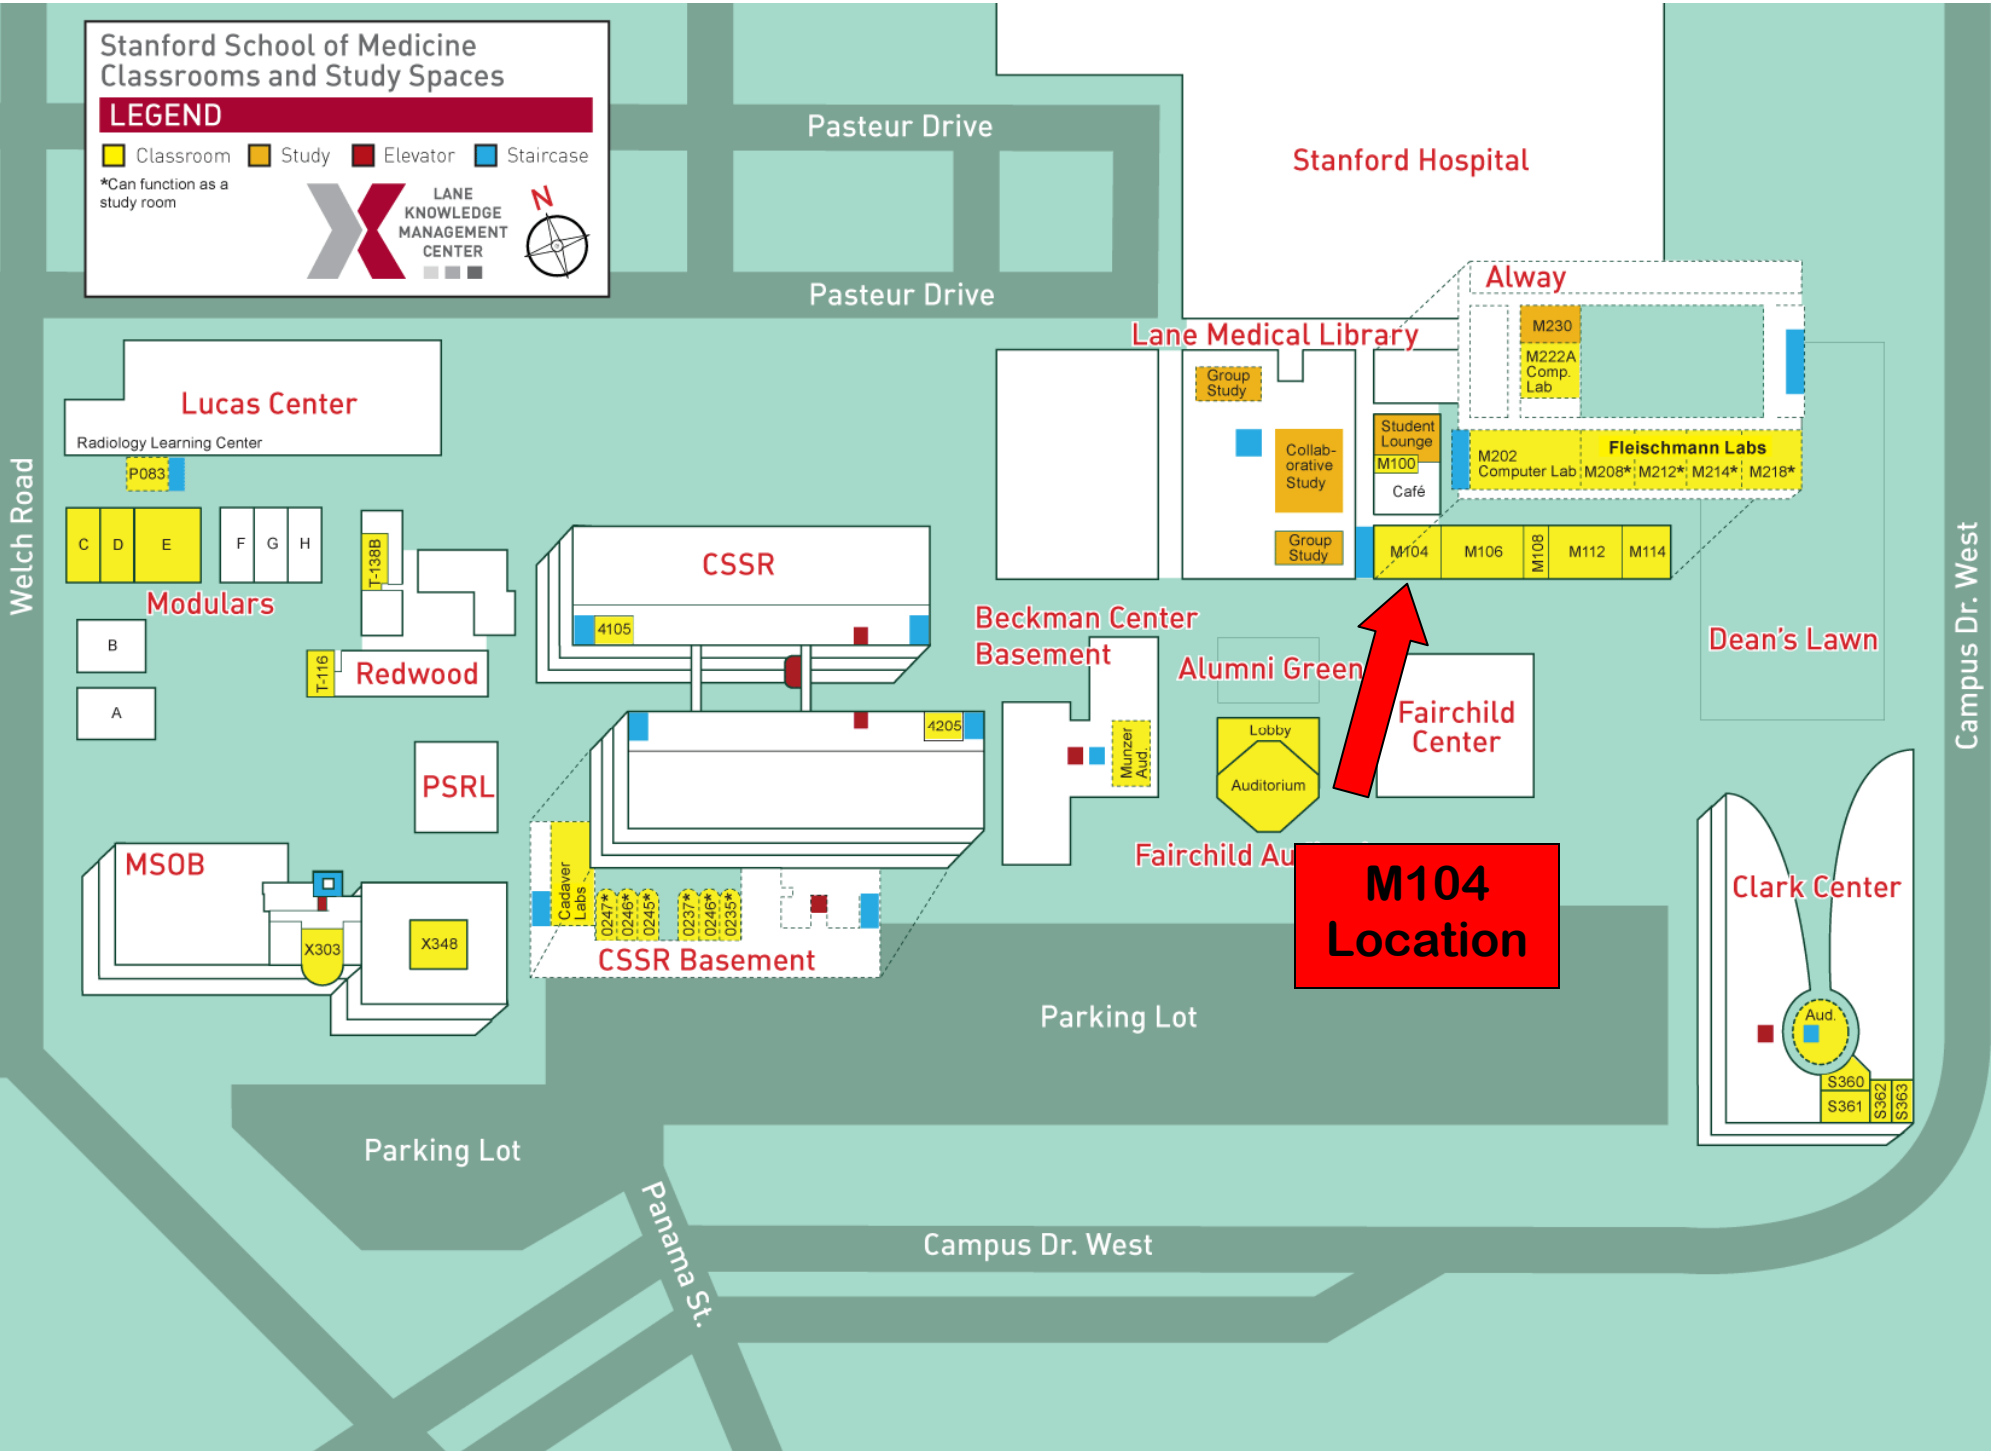

# Stanford School of Medicine Classrooms and Study Spaces

## LEGEND

- Classroom
- Study
- Elevator
- Staircase

\*Can function as a study room

Stanford Hospital

Alway

Lane Medical Library

Lucas Center

CSSR

Beckman Center  
Basement

Alumni Green

Fairchild  
Center

Dean's Lawn

**M104  
Location**

Clark Center

Parking Lot

Parking Lot

Campus Dr. West

Panama St.

Welch Road

Campus Dr. West